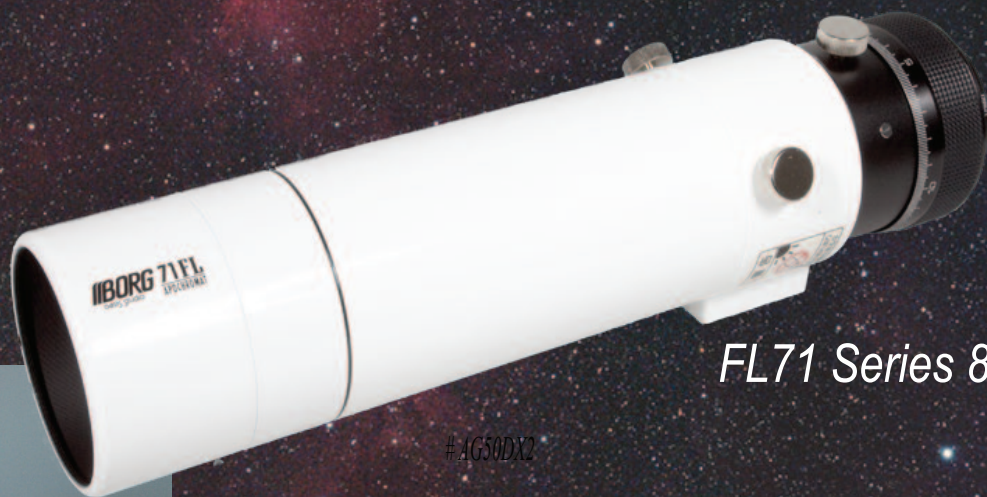

BORG Fluorite

螢石

(Hotaru Ishi)

FL71 Series 80

Enjoy Japanese Fluorite Quality!!

Features

- ▶ Aperture: 71mm, F5.6/400mm f.l.
- ▶ Features premium optics yielding ultra-sharp views
- ▶ Versatile visual and photographic configurations via compatibility with both Mini Borg and Series 80 accessories
- ▶ Fluorite optics produced by Canon Optron, producer of precision optics for Canon in Japan
- ▶ Super-fast astrograph configuration available

400mm F5.6 Fluorite Ultra-sharp Optics

Camera is not included

■ 71FL Telephoto Lens Set [6271]

Optimized for telephoto nature photography. The compact and lightweight tube assembly allows handheld or light tripod telephoto shots at 560mm focal length.

- 400mm F5.6 (560mm F7.9 with 1.4x teleconverter)●Doublet fluorite(Canon) apochromat●Fully multi-coated●Length 450mm●Weight 950g

Parts included

- [6071]71FL basic set●[7000]Camera mount adapter●[7214]1.4x teleconverter

- Aperture 71mm●Focal length 400mm●F5.6●Doublet fluorite(Canon) apochromat●Fully multi-coated●Length 170mm●Weight 410g●72mm filter thread in front of hood

Camera and adapters are not included

Tripod is not included