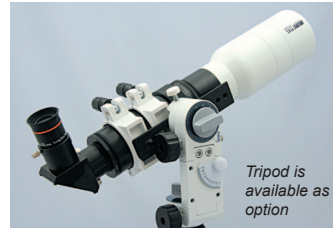

400mm F5.6 Fluorite Ultra-sharp Optics

Camera is not included

■ 71FL Telephoto Lens Set [6271]

Optimized for telephoto nature photography. The compact and lightweight tube assembly allows handheld or light tripod telephoto shots at 560mm focal length.

- 400mm F5.6 (560mm F7.9 with 1.4x teleconverter)●Doublet fluorite(Canon) apochromat●Fully multi-coated●Length 450mm●Weight 950g

Parts included

- [6071]71FL basic set●[7000]Camera mount adapter●[7214]1.4x teleconverter

- Aperture 71mm●Focal length 400mm●F5.6●Doublet fluorite(Canon) apochromat●Fully multi-coated●Length 170mm●Weight 410g●72mm filter thread in front of hood

Camera and adapters are not included

Tripod is not included

Tripod is available as option

Camera and adapters are not included

■ Mini BORG 71FL Basic Set [6071]

71FL Basic telephoto lens set

- Aperture 71mm●Focal length 400mm●F5.6●Doublet fluorite(Canon) apochromat●Fully multi-coated●Length 400mm●Weight 750g