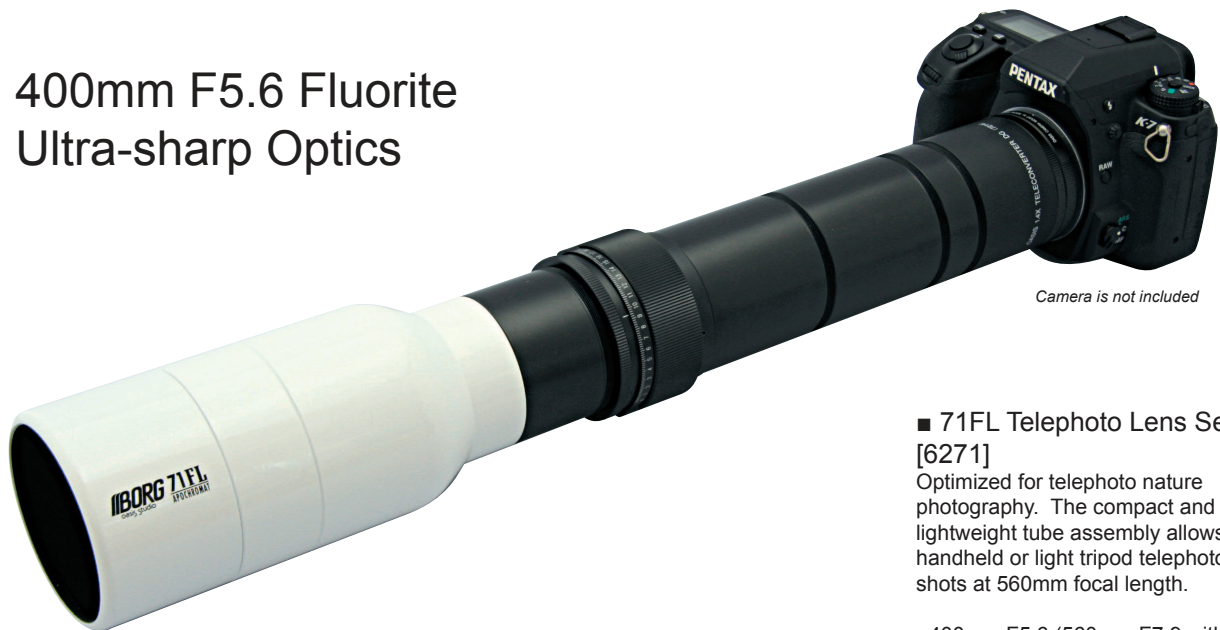

BORG Fluorite

螢石

(Hotaru Ishi)

FL71 Series 80

Enjoy Japanese Fluorite Quality!!

Features

- ▶ Aperture: 71mm, F5.6/400mm f.l.
- ▶ Features premium optics yielding ultra-sharp views
- ▶ Versatile visual and photographic configurations via compatibility with both Mini Borg and Series 80 accessories
- ▶ Fluorite optics produced by Canon Optron, producer of precision optics for Canon in Japan
- ▶ Super-fast astrograph configuration available

400mm F5.6 Fluorite Ultra-sharp Optics

Camera is not included

■ 71FL Telephoto Lens Set [6271]

Optimized for telephoto nature photography. The compact and lightweight tube assembly allows handheld or light tripod telephoto shots at 560mm focal length.

- 400mm F5.6 (560mm F7.9 with 1.4x teleconverter)●Doublet fluorite(Canon) apochromat●Fully multi-coated●Length 450mm●Weight 950g

Parts included

- [6071]71FL basic set●[7000]Camera mount adapter●[7214]1.4x teleconverter

- Aperture 71mm●Focal length 400mm●F5.6●Doublet fluorite(Canon) apochromat●Fully multi-coated●Length 170mm●Weight 410g●72mm filter thread in front of hood

Camera and adapters are not included

Tripod is not included