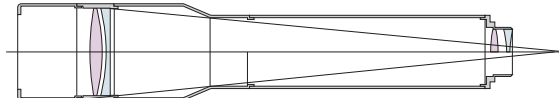

■ 71FL Cut-away Diagram

* Configuration with 0.85x reducer [7885] shown above.

■ [2571] 71FL Objective Assembly

For retrofit to existing Mini Borg and Borg Series 80 systems.

- ●Aperture 71mm●Focal length 400mm●F5.6●Doublet fluorite(Canon) apochromat●Fully multi-coated●Length 170mm●Weight 410g●72mm filter thread in front of hood